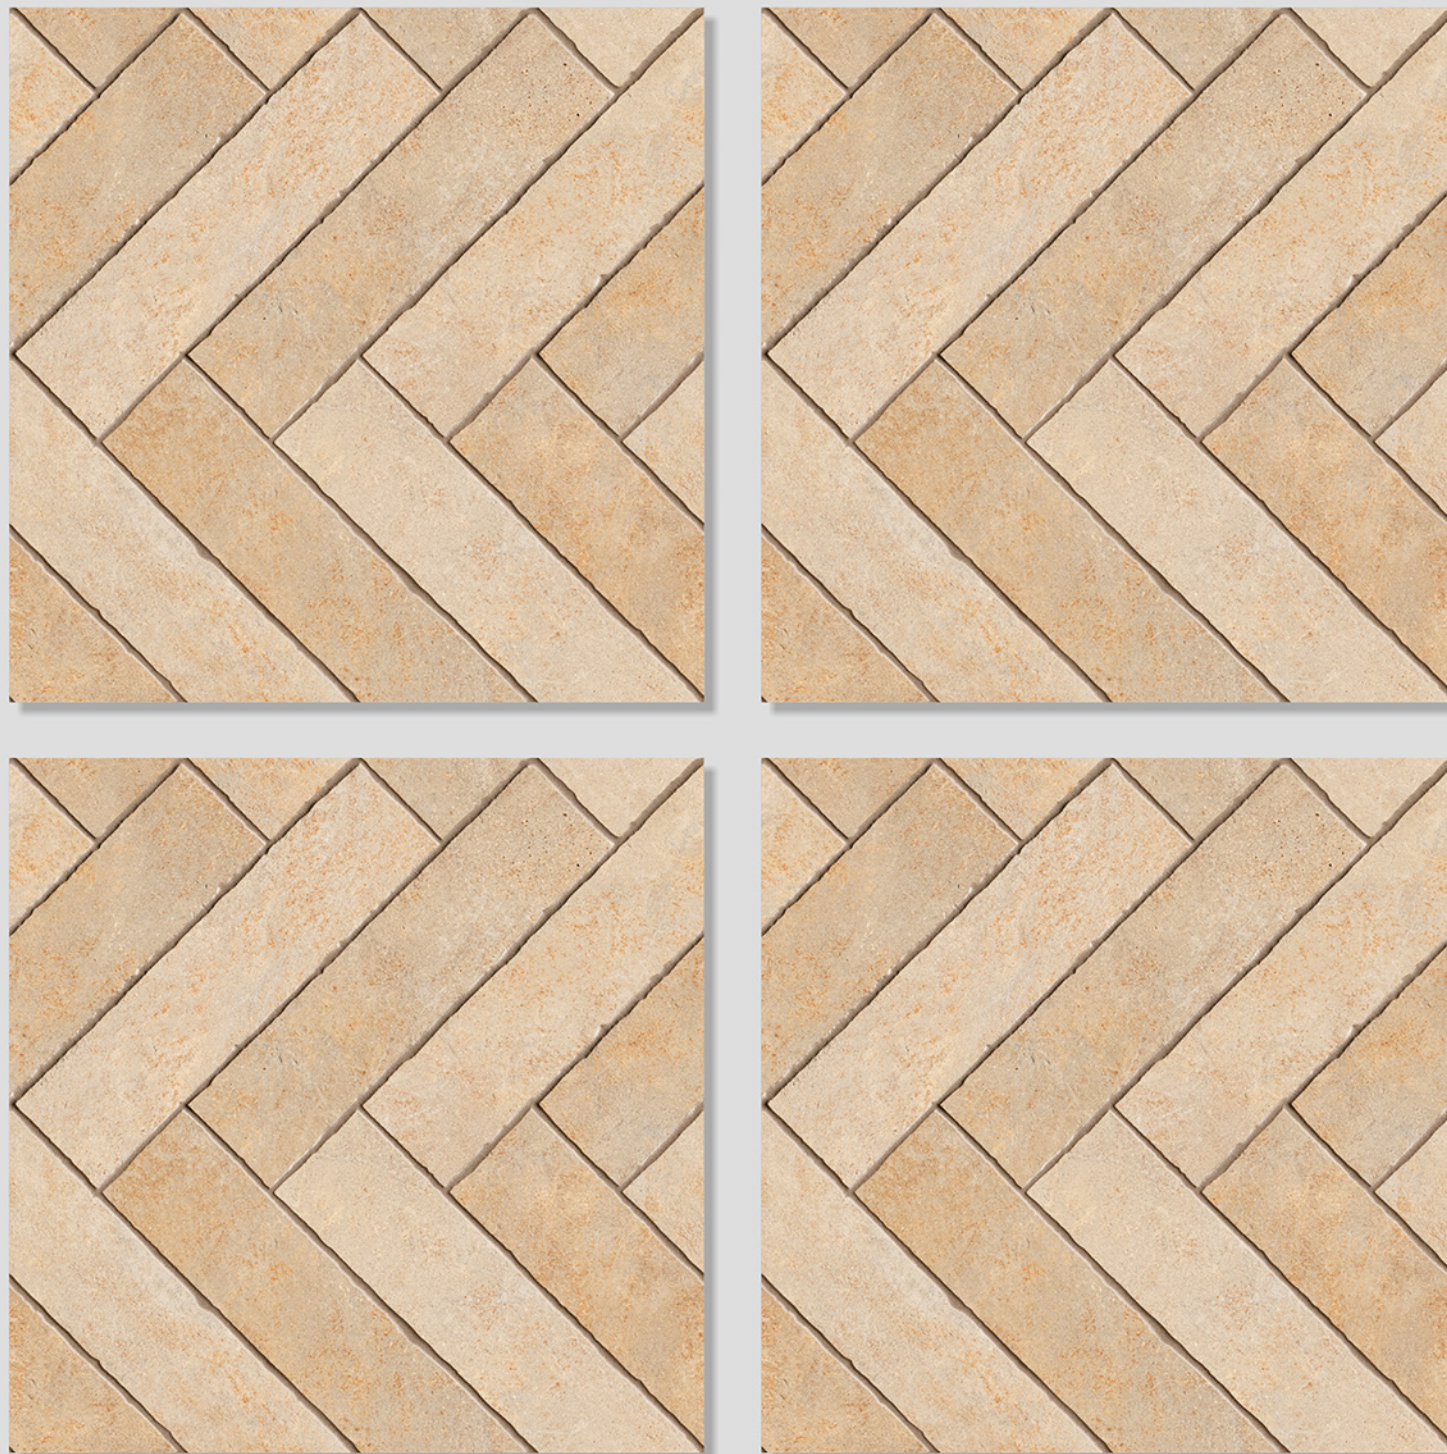

500x500mm

**HEAVY DUTY**  
VITRIFIED PARKING TILES

12mm  
**thickness**

Size  
500x  
500mm

Series  
MIRACLE

MIRACLE 01

WITH  
RANDOMS

PUNCH  
DESIGNS