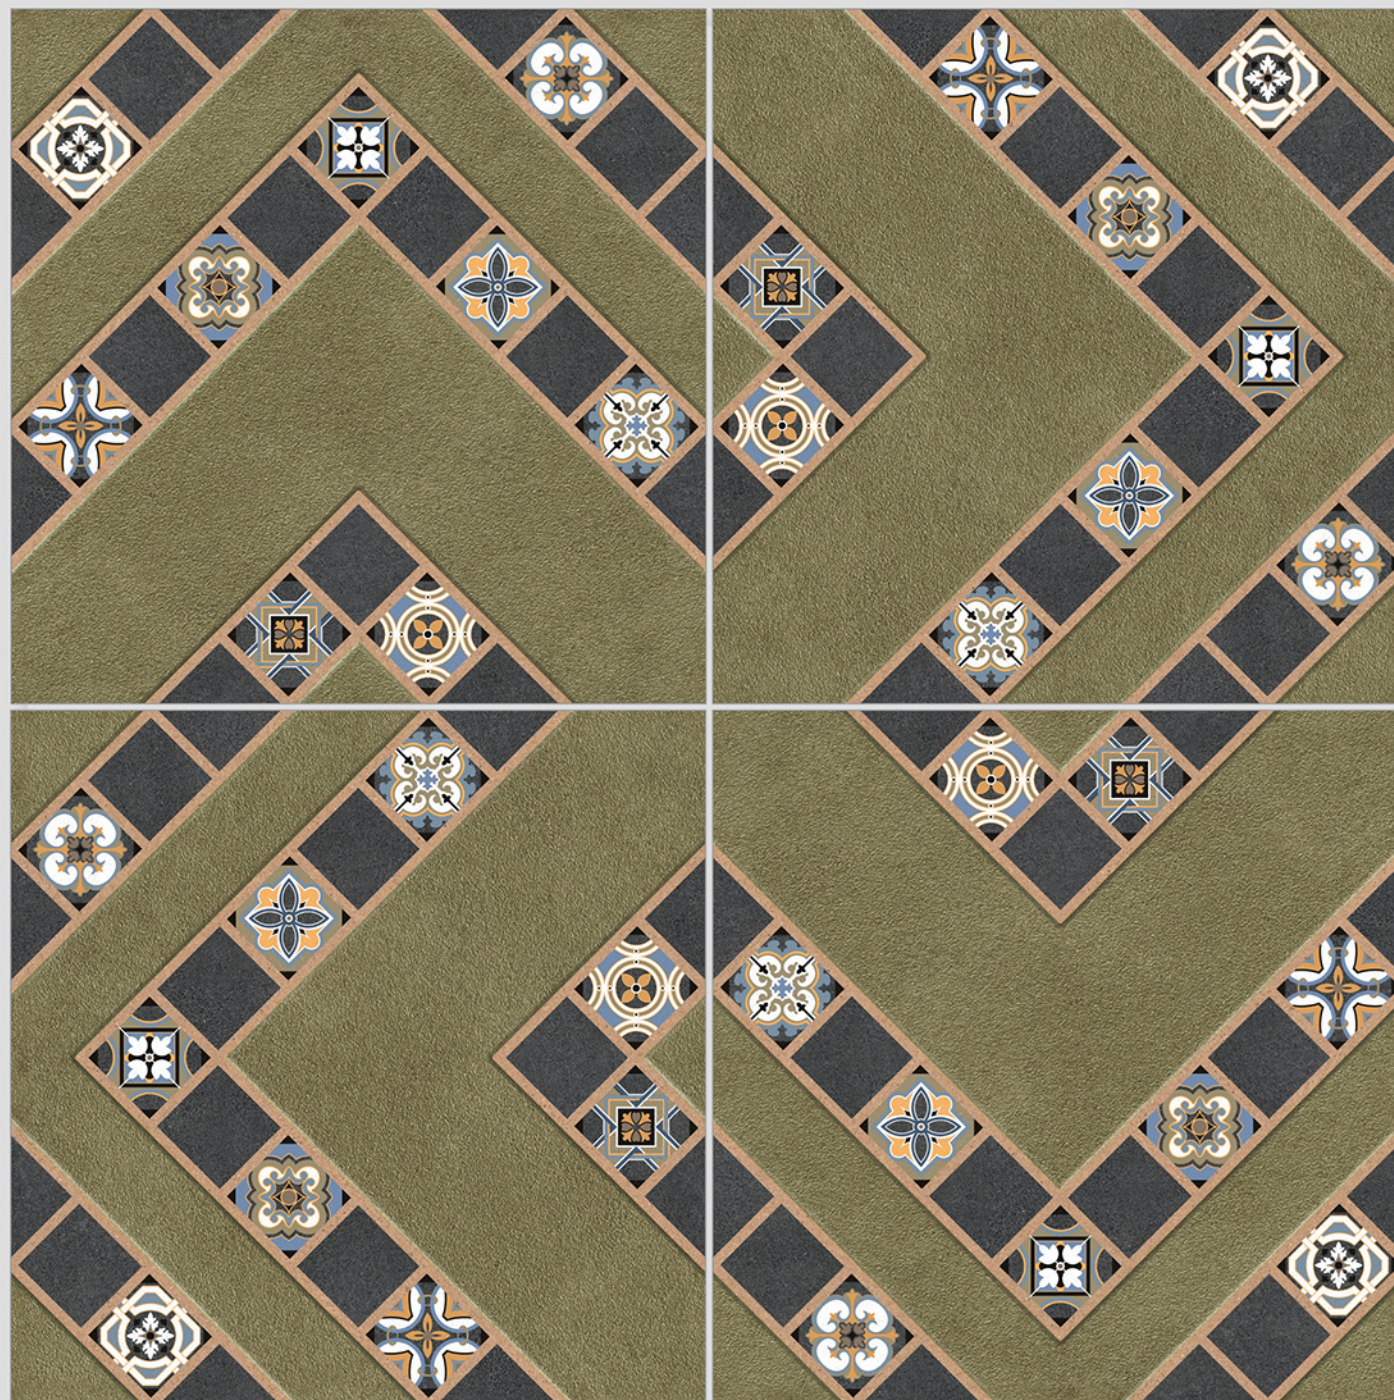

Size
500x
500mm

Series
GRIPPO

GRIPPO 06

12 MM
THICKNESS

WITH
RANDOMS

PUNCH
DESIGNS

MATT
FINISH

ANTI SLIP
MATERIAL