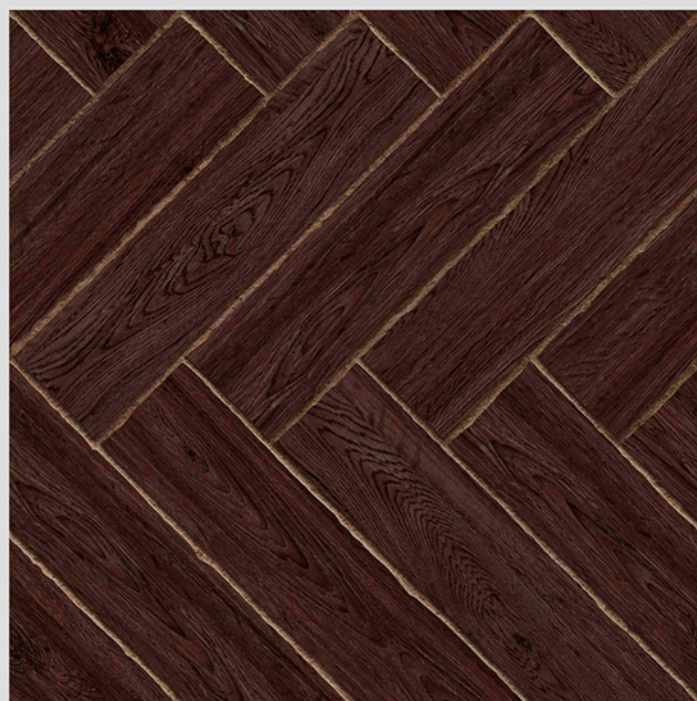

Size
500x
500mm

Series
MIRACLE

MIRACLE 10

WITH
RANDOMS

PUNCH
DESIGNS

MATT
FINISH

ANTI SLIP
MATERIAL