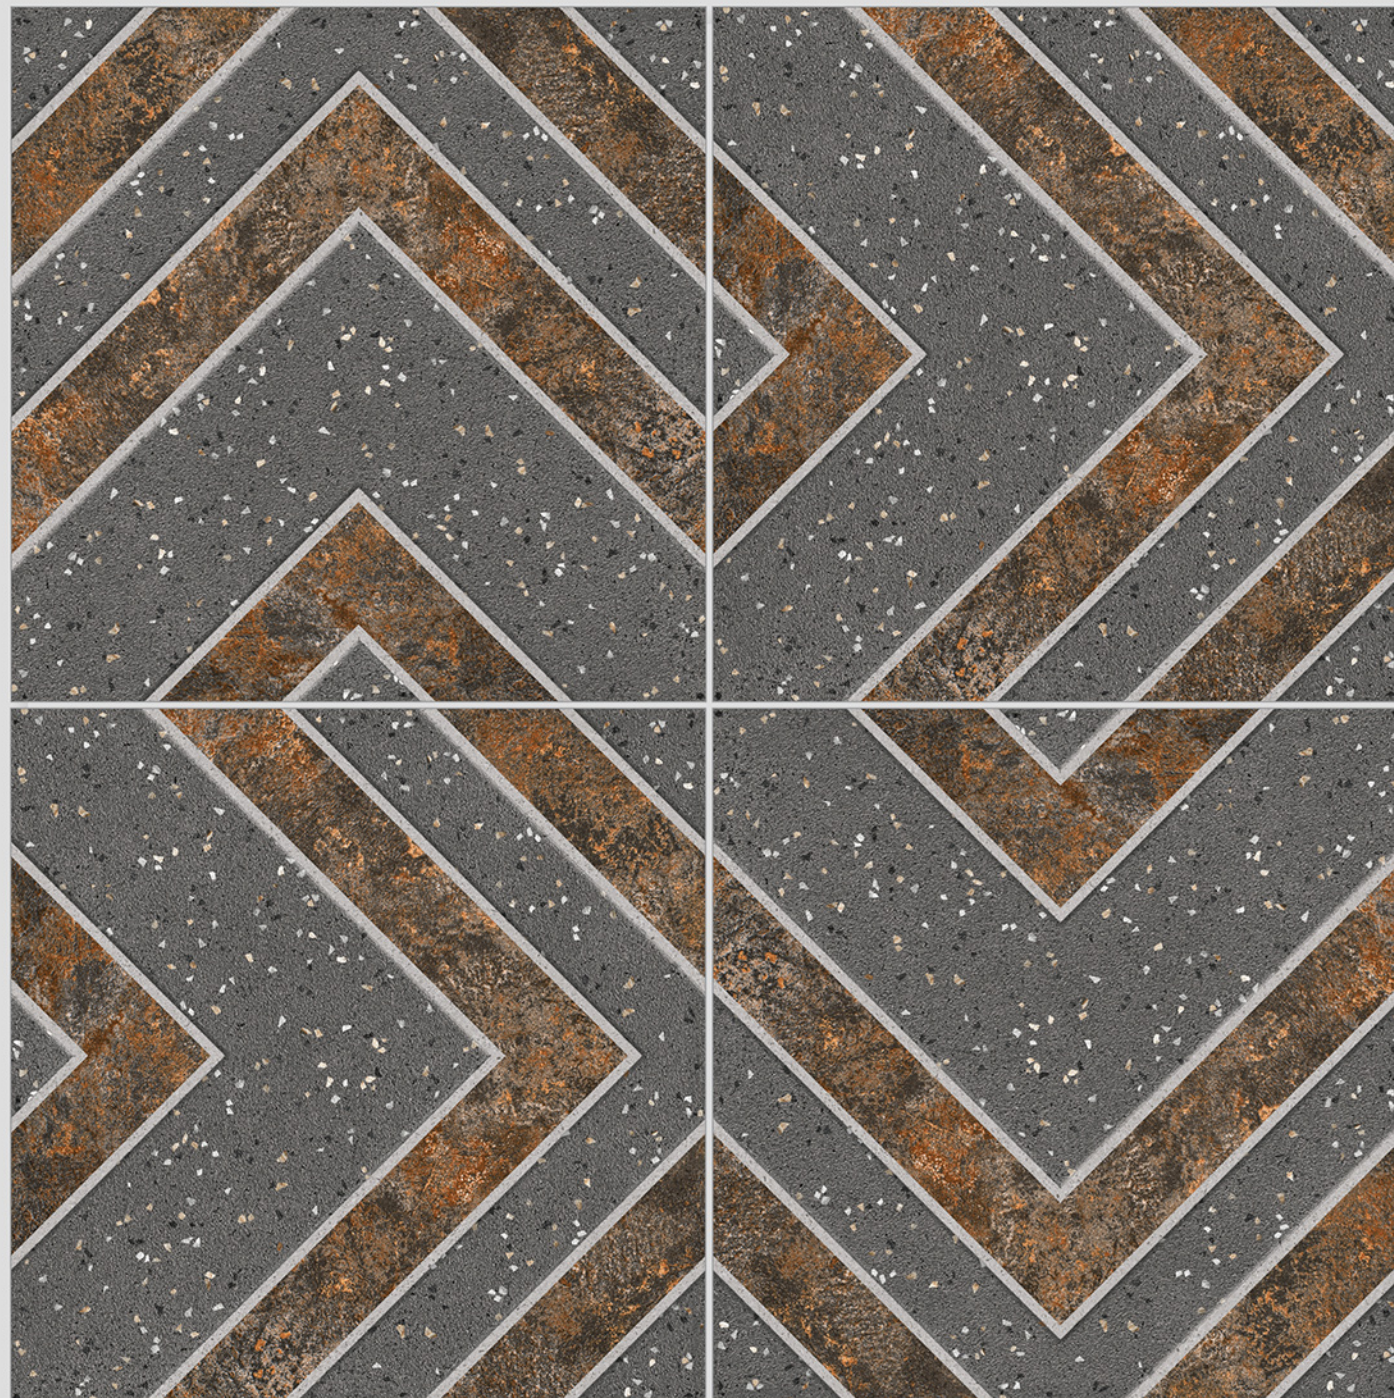

GRIPPO 14

Size
500x
500mm

Series
GRIPPO

GRIPPO 15

WITH
RANDOMS

PUNCH
DESIGNS

MATT
FINISH

ANTI SLIP
MATERIAL