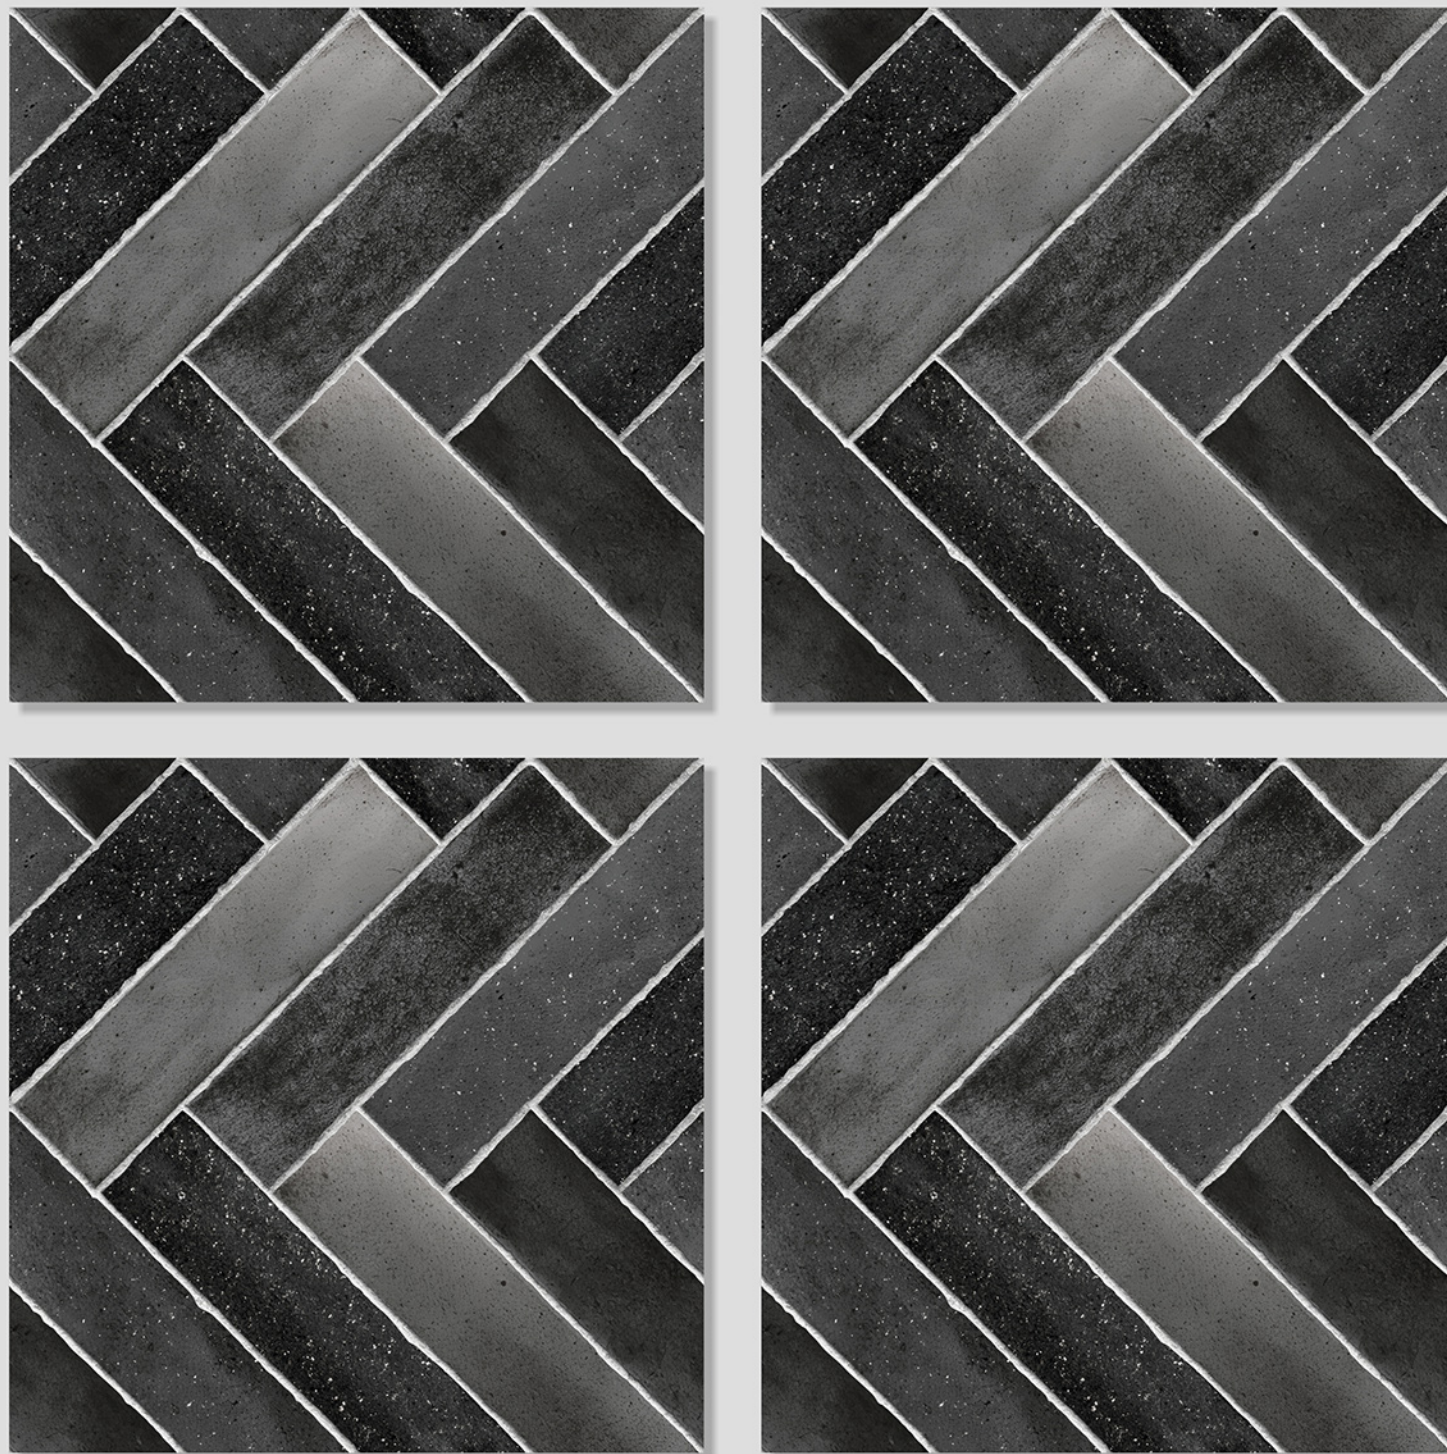

Size
500x
500mm

Series
MIRACLE

MIRACLE 04

WITH
RANDOMS

PUNCH
DESIGNS

MATT
FINISH

ANTI SLIP
MATERIAL