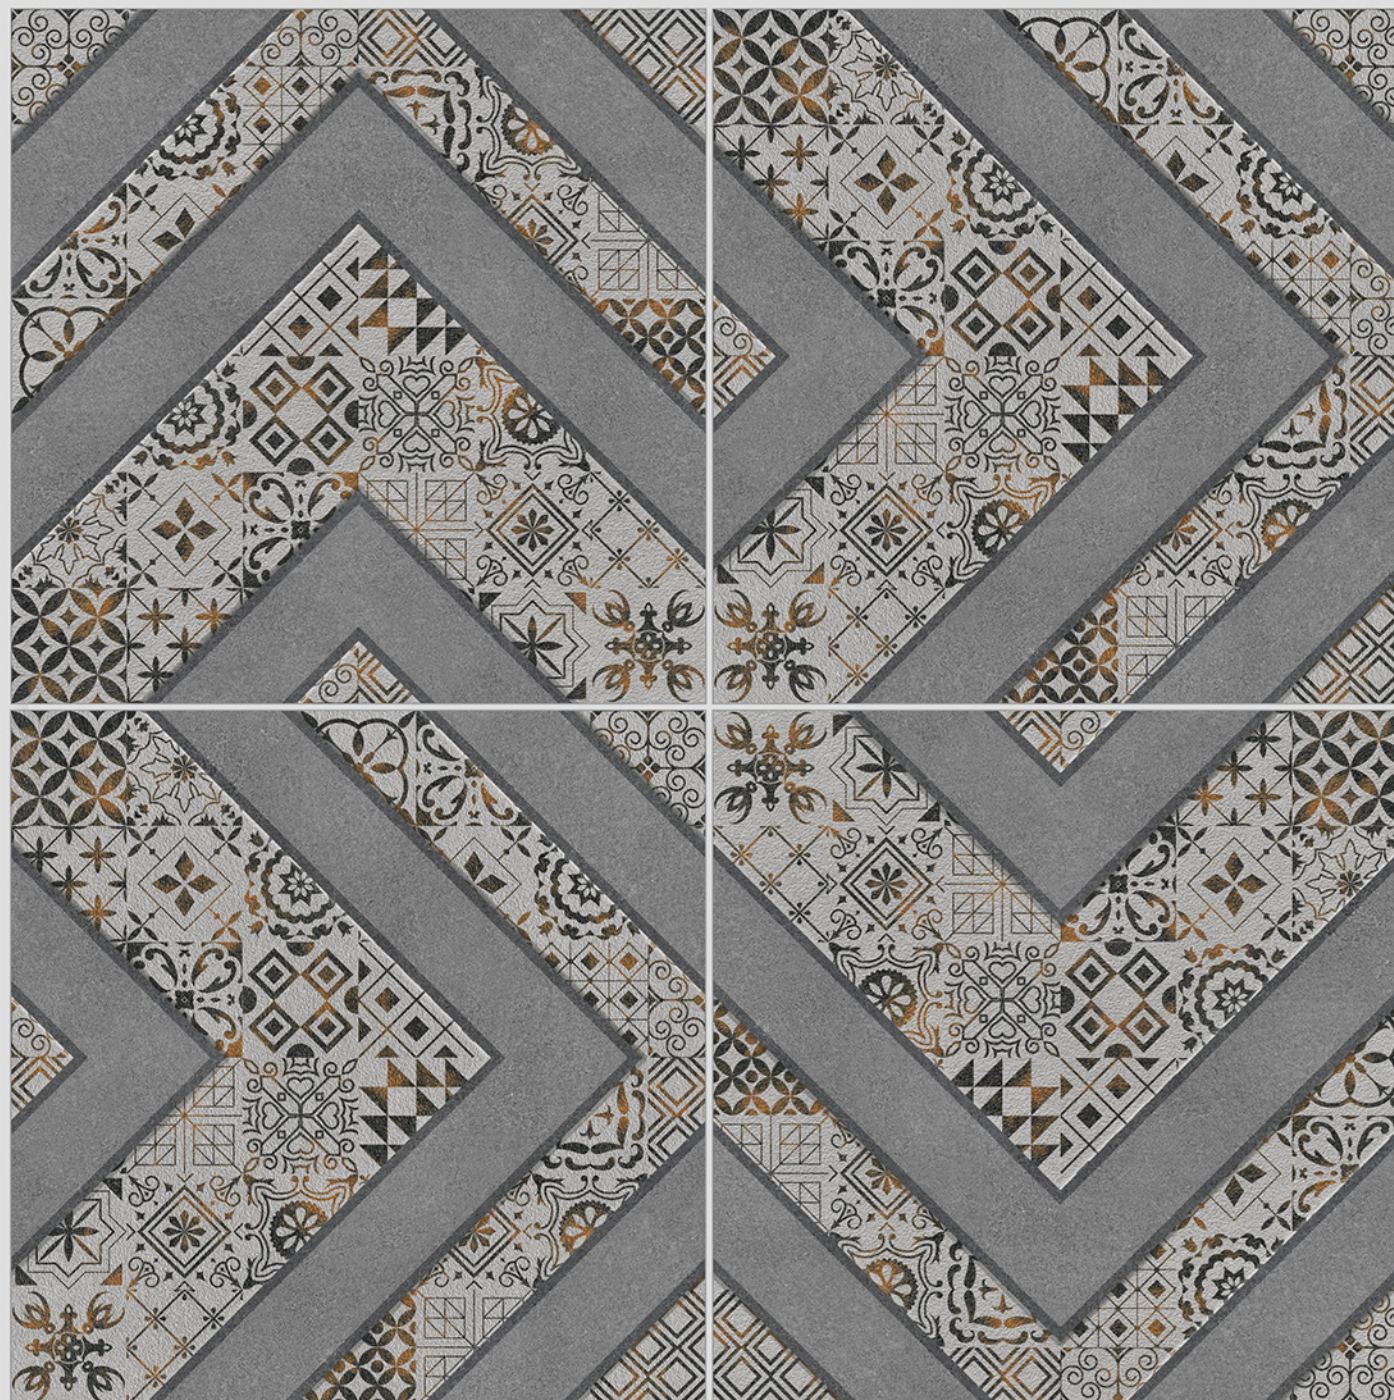

GRIPPO 03

Size
500x
500mm

Series
GRIPPO

GRIPPO 04

12 MM
THICKNESS

WITH
RANDOMS

PUNCH
DESIGNS

MATT
FINISH

ANTI SLIP
MATERIAL