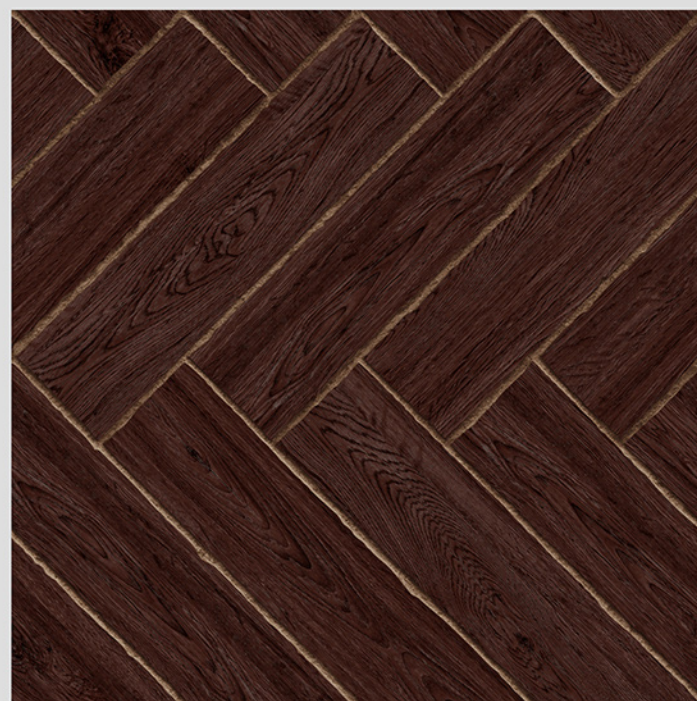

Size
500x
500mm

Series
MIRACLE

MIRACLE 10

WITH
RANDOMS

PUNCH
DESIGNS

MATT
FINISH

ANTI SLIP
MATERIAL