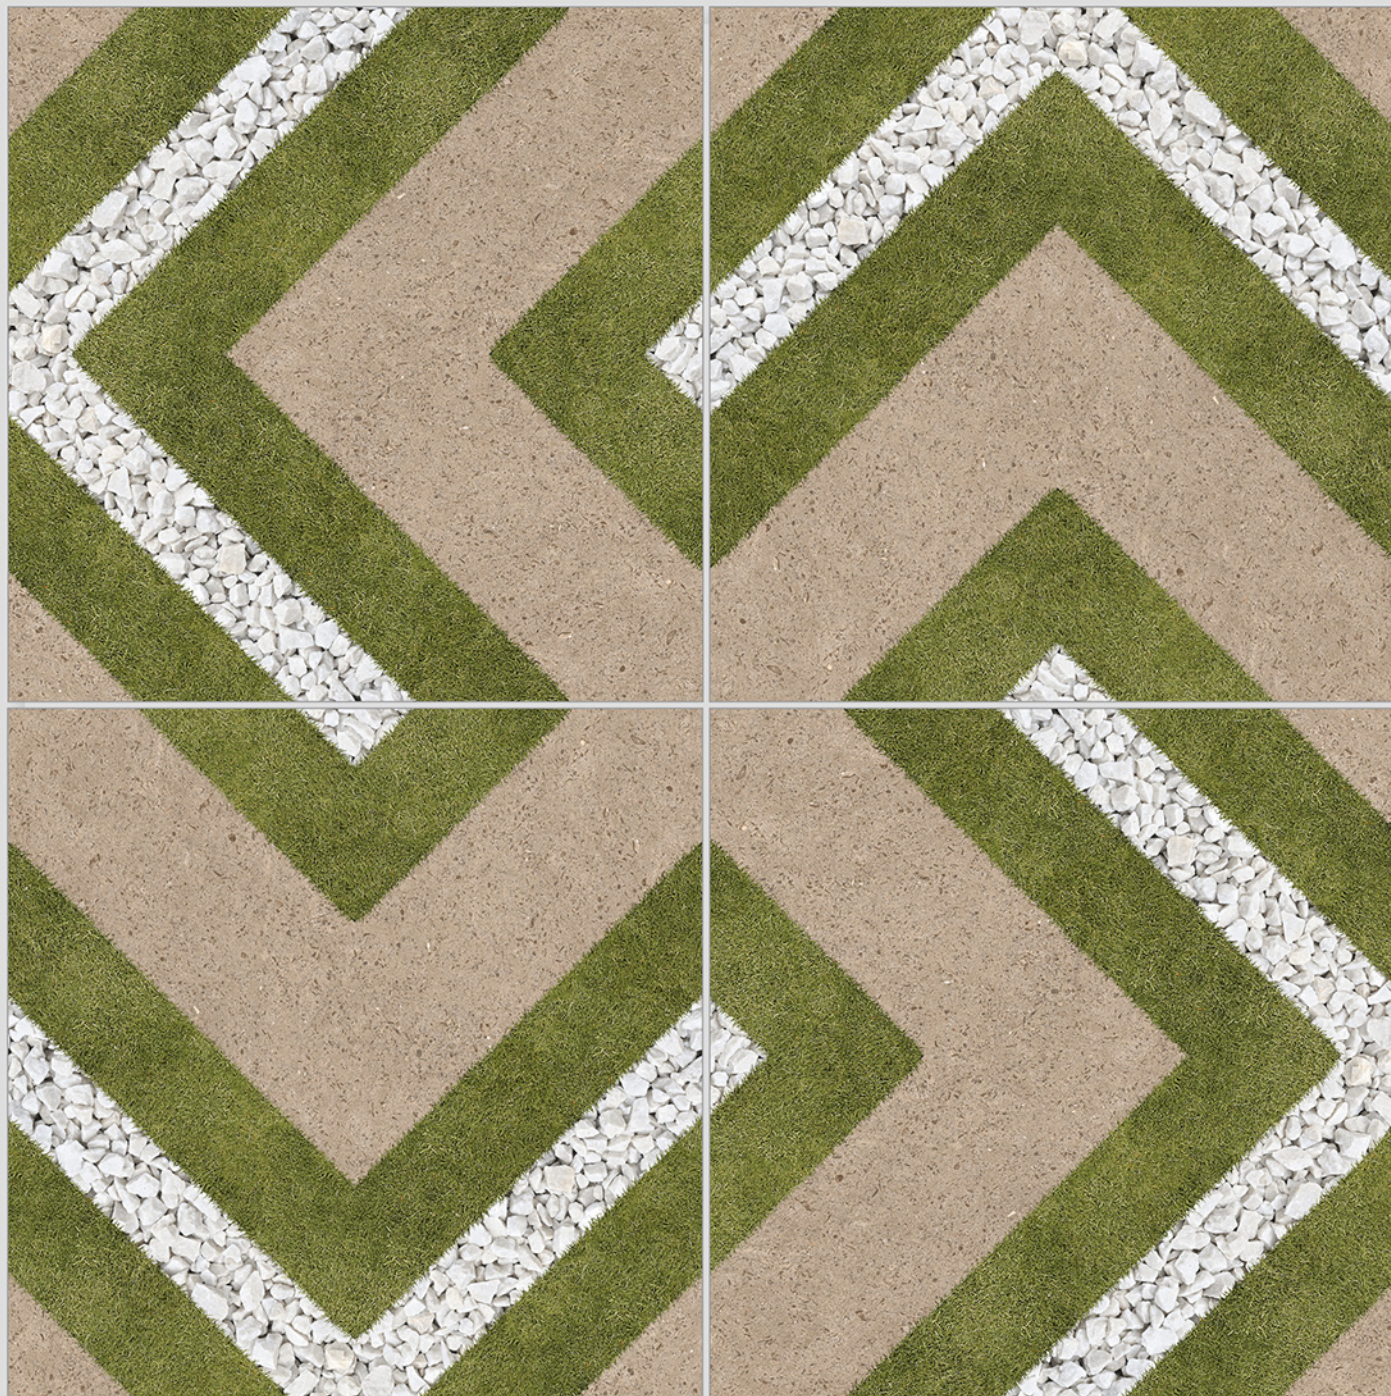

12 MM  
THICKNESS

WITH  
RANDOMS

PUNCH  
DESIGNS

MATT  
FINISH

ANTI SLIP  
MATERIAL

Size  
500x  
500mm

Series  
GRIPPO

GRIPPO 11