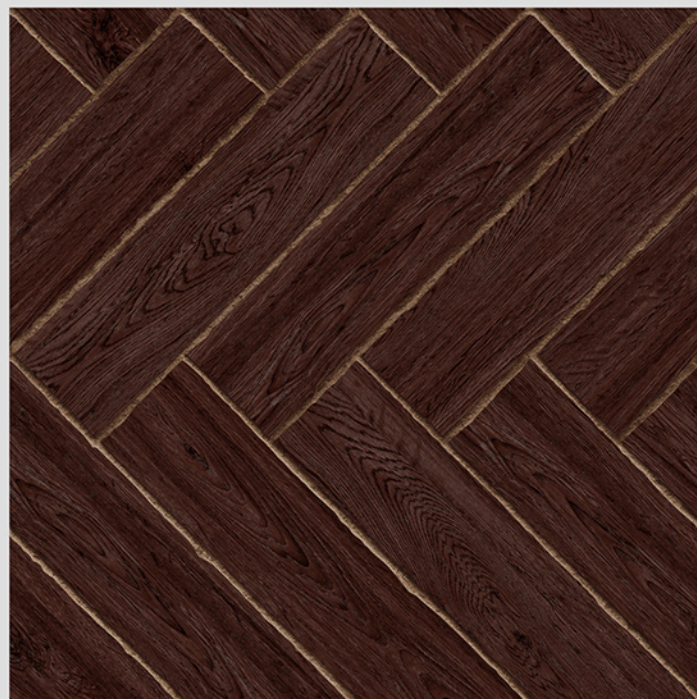

Size
500x
500mm

Series
MIRACLE

MIRACLE 10

WITH
RANDOMS

PUNCH
DESIGNS

MATT
FINISH

ANTI SLIP
MATERIAL