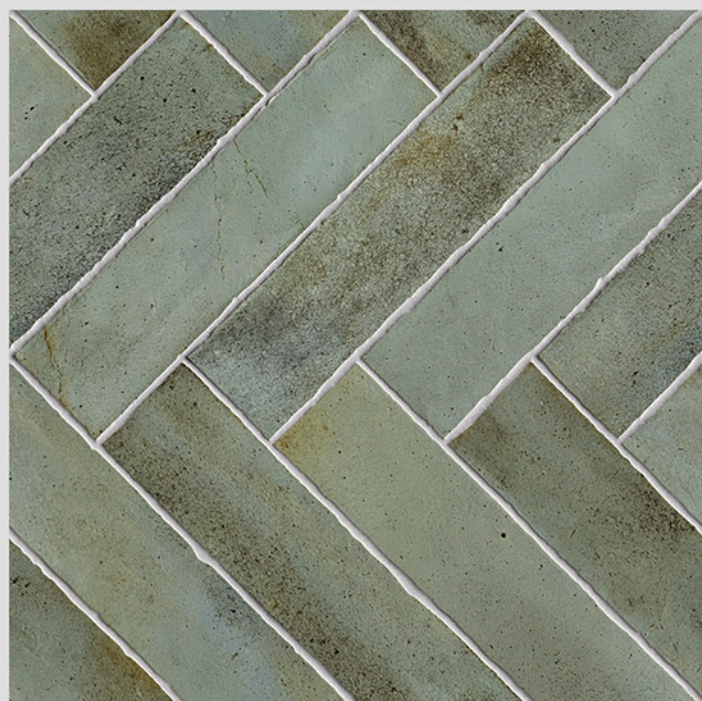

WITH  
RANDOMS

PUNCH  
DESIGNS

MATT  
FINISH

ANTI SLIP  
MATERIAL

Size  
500x  
500mm

Series  
MIRACLE

MIRACLE 08

WITH  
RANDOMS