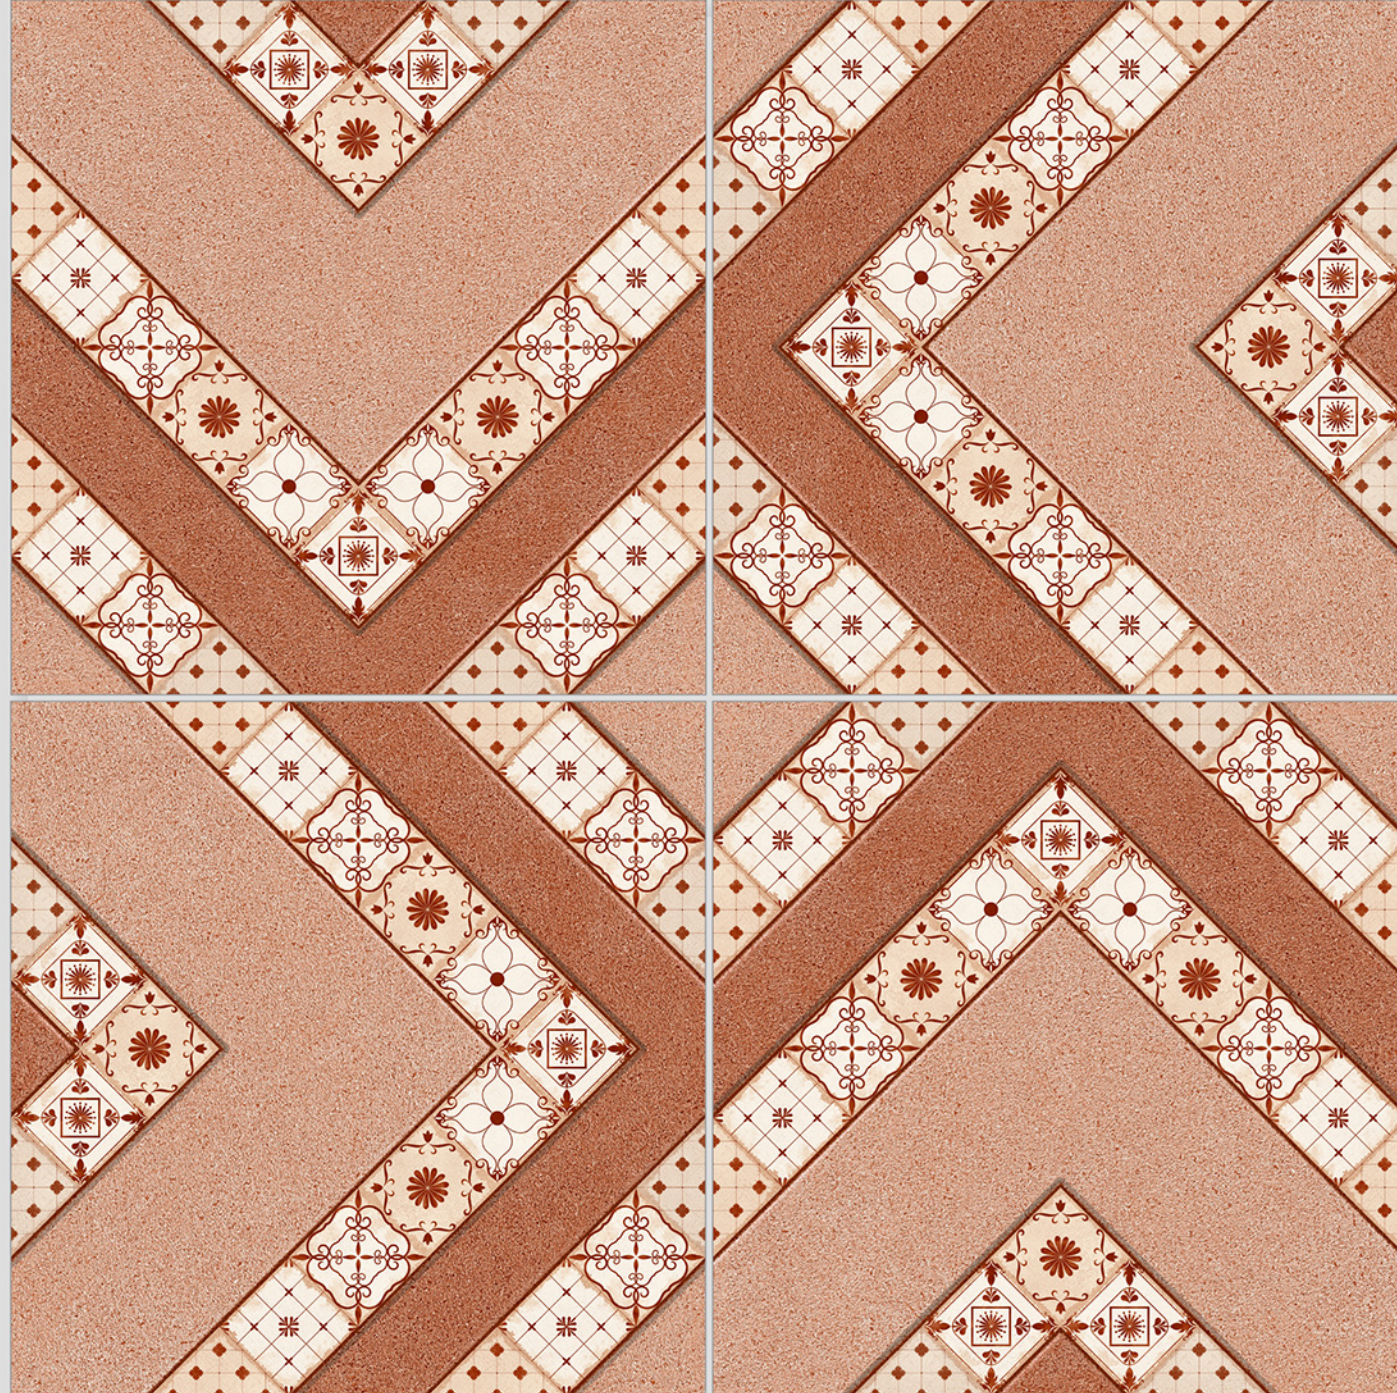

12 MM  
THICKNESS

WITH  
RANDOMS

PUNCH  
DESIGNS

MATT  
FINISH

ANTI SLIP  
MATERIAL

Size  
500x  
500mm

Series  
GRIPPO

GRIPPO 10