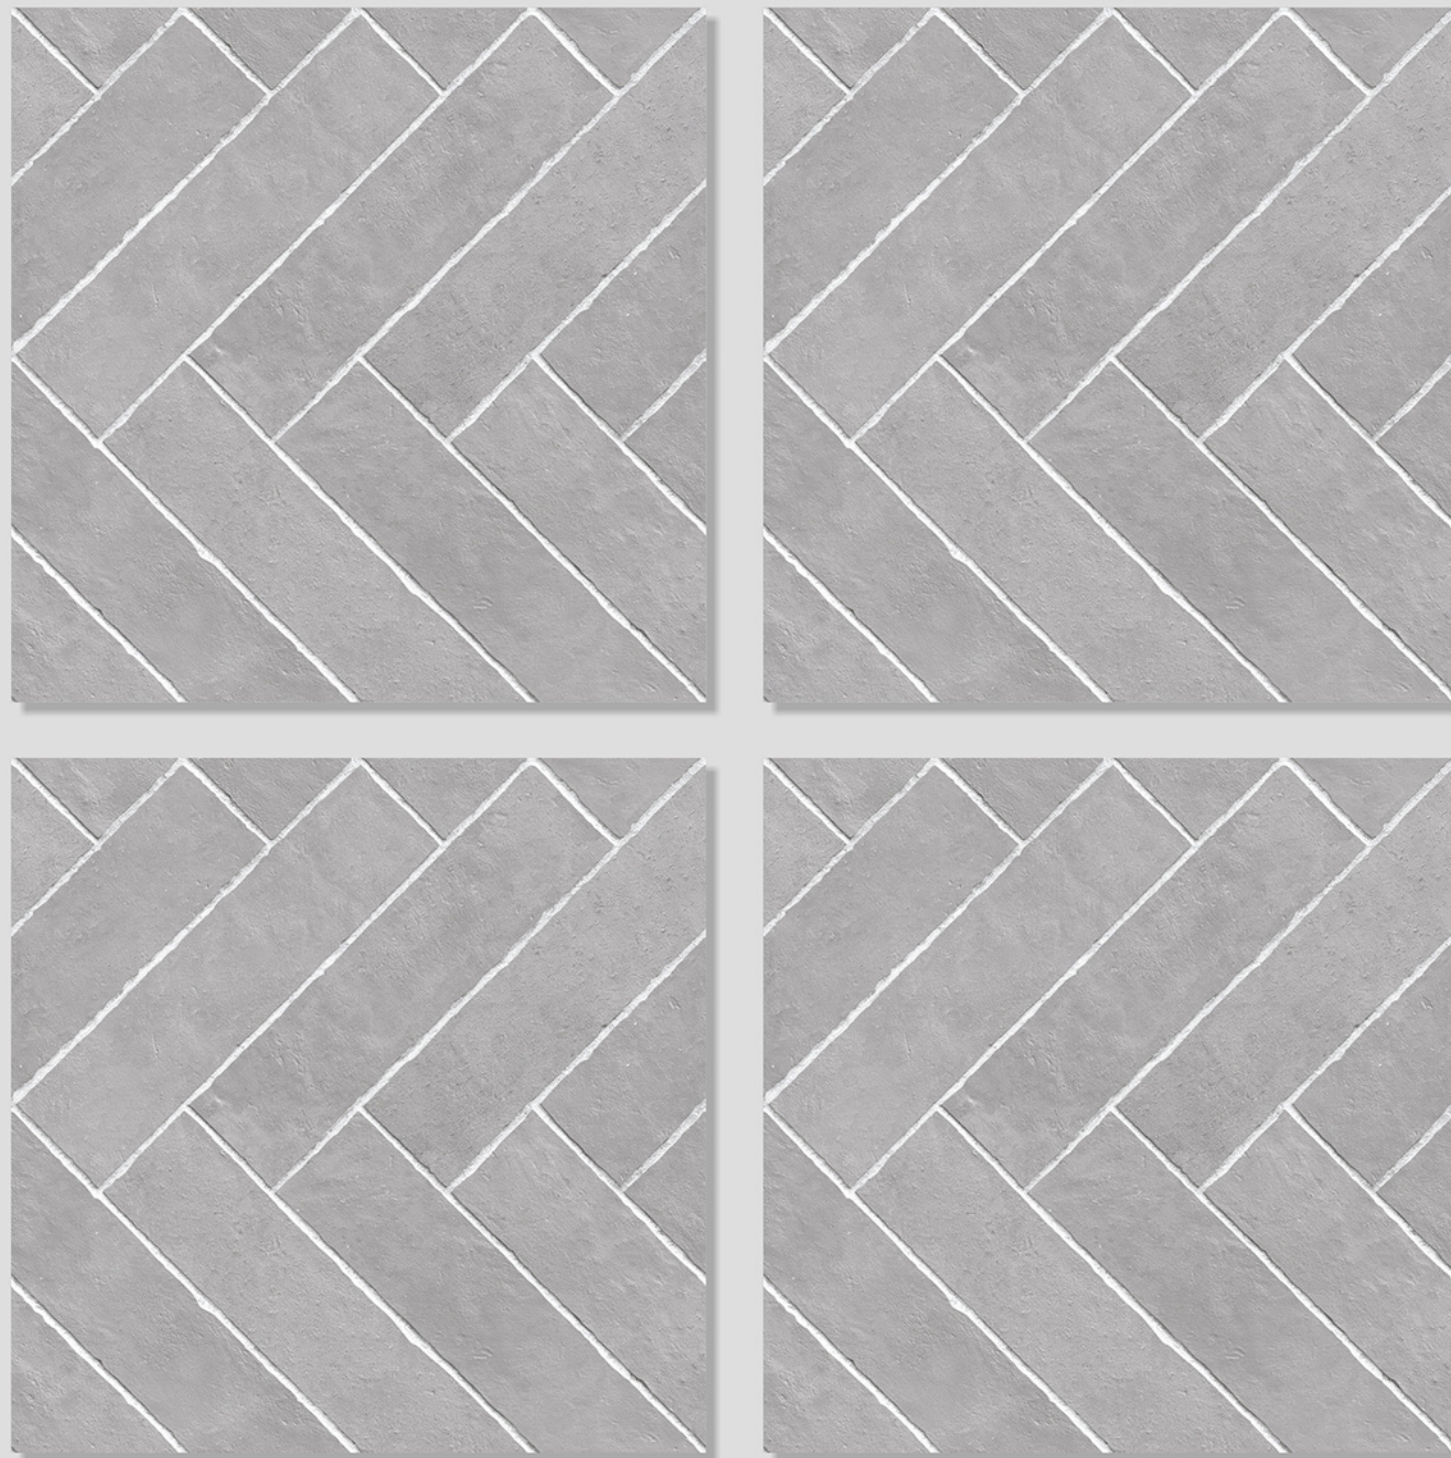

Size
500x
500mm

Series
MIRACLE

MIRACLE 02

WITH
RANDOMS

PUNCH
DESIGNS

MATT
FINISH

ANTI SLIP
MATERIAL