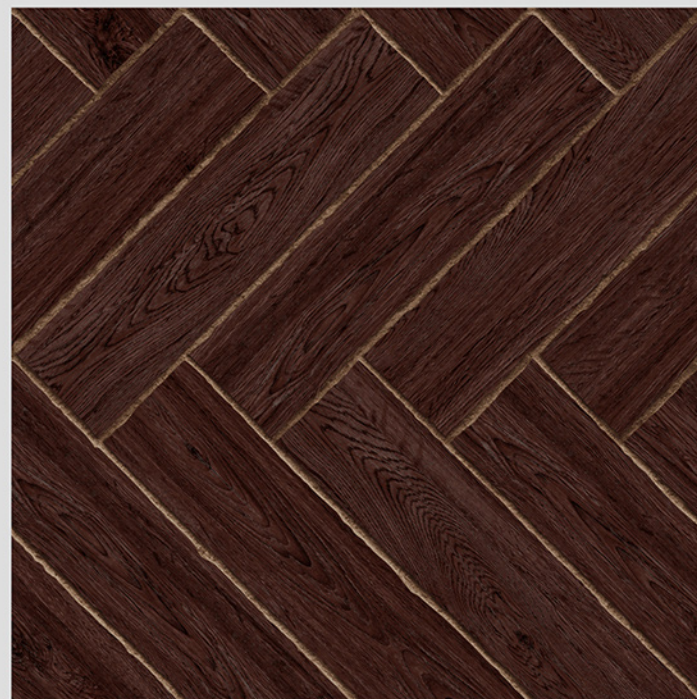

Size
500x
500mm

Series
MIRACLE

MIRACLE 10

WITH
RANDOMS

PUNCH
DESIGNS

MATT
FINISH

ANTI SLIP
MATERIAL