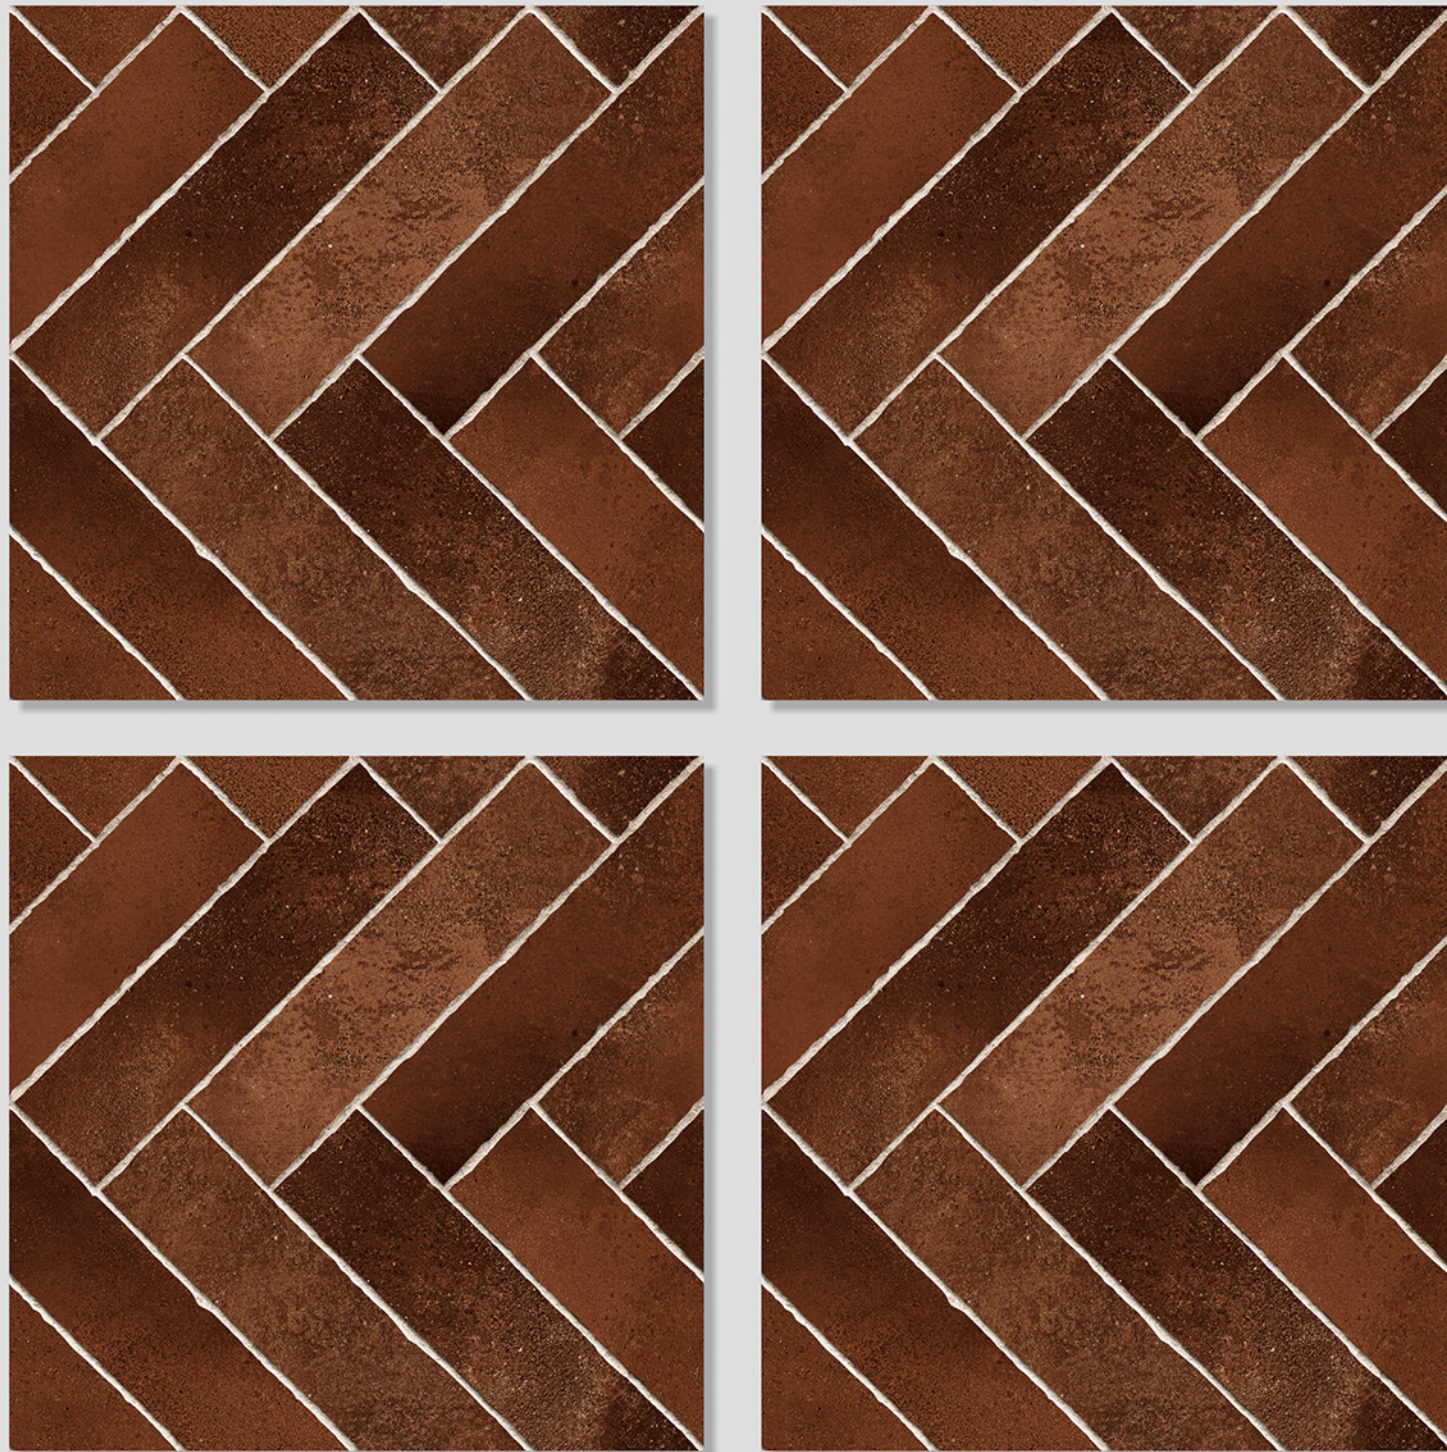

Series  
MIRACLE

MIRACLE 05

WITH  
RANDOMS

PUNCH  
DESIGNS

MATT  
FINISH

ANTI SLIP  
MATERIAL

Size  
500x  
500mm

Series  
MIRACLE